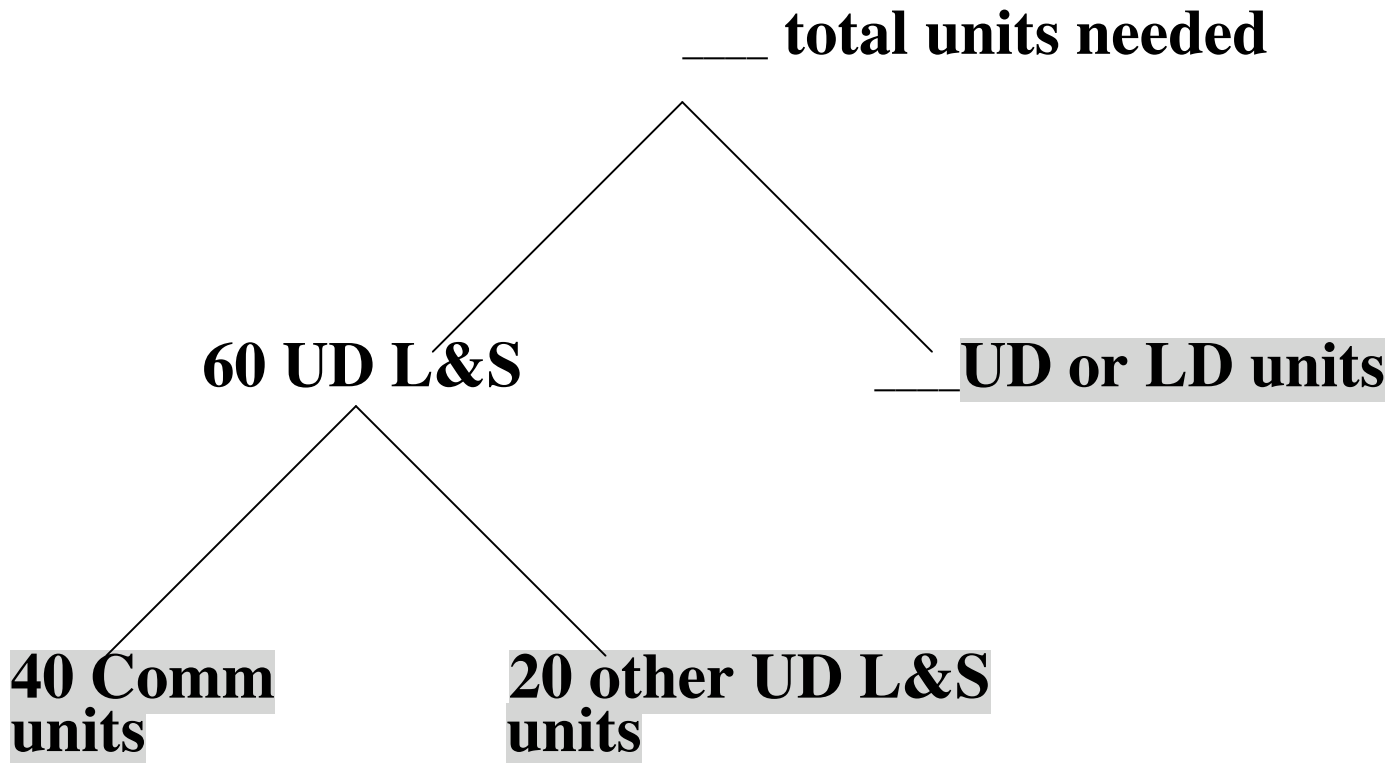

# *What Units Do I Need???*

180(184) Overall Units Required – \_\_\_\_\_ units accepted = \_\_\_\_\_ **units remaining**

Full Major in Communication = **40 UD L&S Units**

LD = Lower division (courses numbered 1-99)  
UD = Upper division (courses numbered 100-199)  
L&S = College of Letters & Science